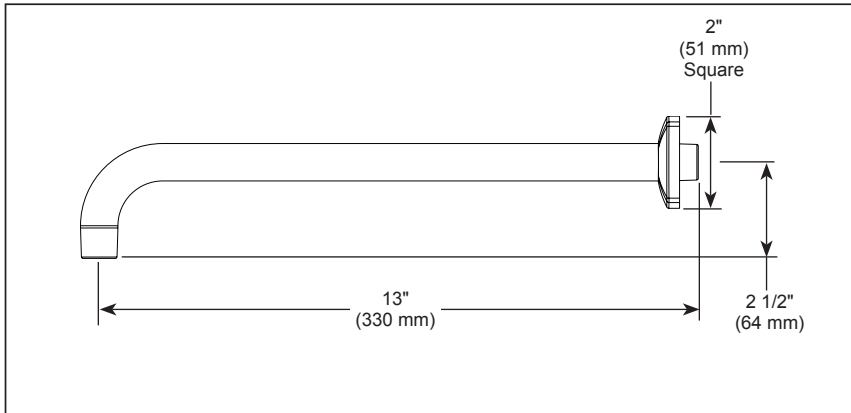

COMPLIES WITH:

- ASME A112.18.1 / CSA B125.1

▲ Designate proper finish suffix

Brizo Kitchen & Bath Company reserves the right (1) to make changes in specifications and materials, and (2) to change or discontinue models, both without notice or obligation. Dimensions are for reference only. See current full-line price book or www.brizo.com for finish options and product availability.

BSP-B-83867 Rev. C

Brizo Kitchen & Bath Faucet Company

55 E. 111th Street, Carmel, IN 46280
350 South Edgeware Road, St. Thomas, ON N5P 4L1
© 2026 Brizo Kitchen & Bath Faucet Company